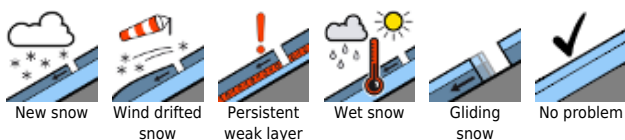

Avalanche problems