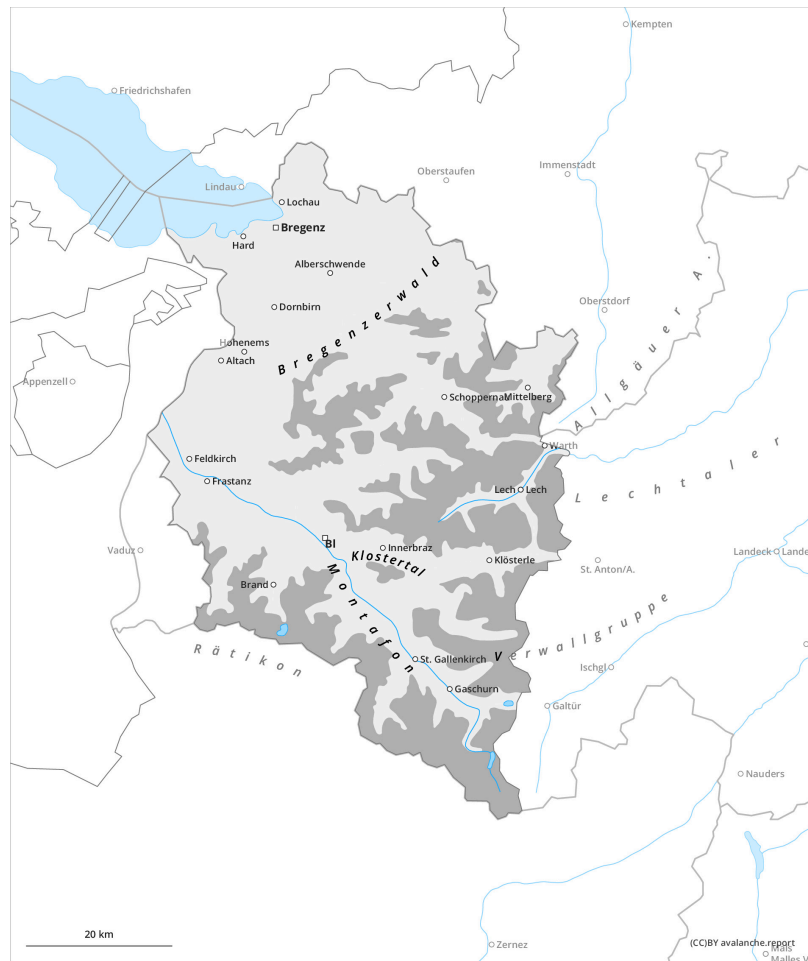

# Avalanche bulletin Vorarlberg

## Sunday 22 December 2024

Published 21 Dec 2024, 17:00:00

Valid from 21 Dec 2024, 17:00:00 until 22 Dec 2024, 17:00:00

## Danger Level 3 - Considerable

**Tendency: Increasing avalanche danger**  
on Monday 23 December 2024

Wind slab

Treeline

Gliding snow

**Freshly generated snowdrifts require attentiveness.**

## Danger Level 3 - Considerable

**Tendency: Increasing avalanche danger**  
on Monday 23 December 2024

Wind slab

Treeline

Persistent  
weak layer

2200m

**Fresh snowdrifts are the main danger**