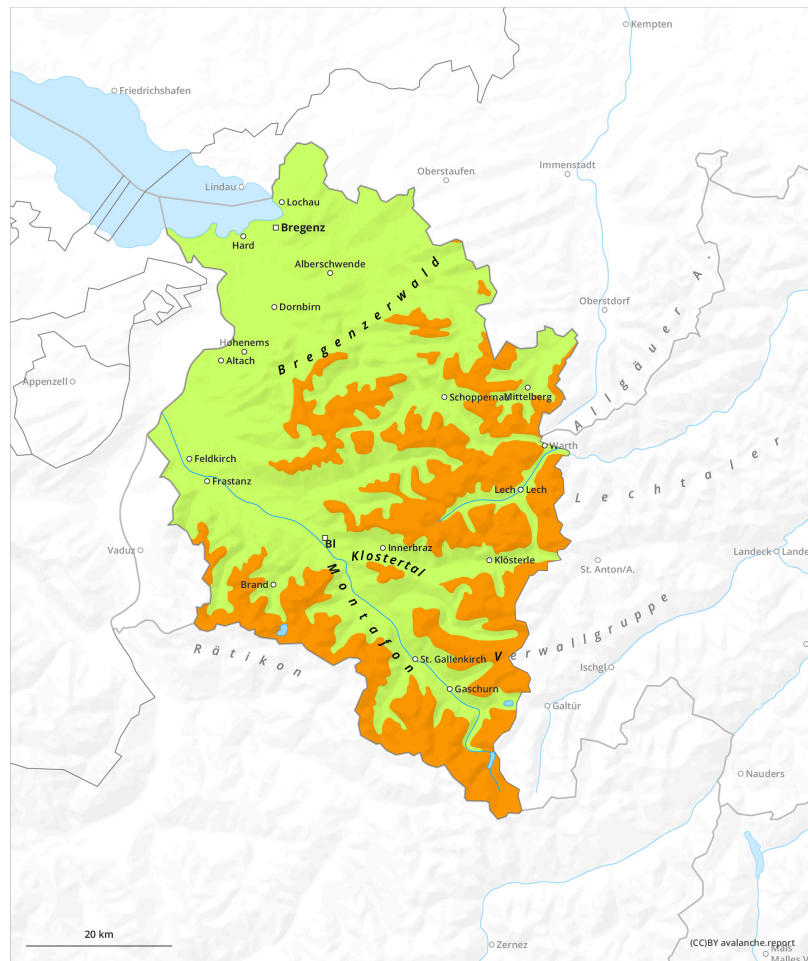

Avalanche bulletin Vorarlberg

Sunday 22 December 2024

Published 21 Dec 2024, 17:00:00

Valid from 21 Dec 2024, 17:00:00 until 22 Dec 2024, 17:00:00

Danger Level 3 - Considerable

Tendency: Increasing avalanche danger
on Monday 23 December 2024

Wind slab

Treeline

Gliding snow

Freshly generated snowdrifts require attentiveness.

Danger Level 3 - Considerable

Tendency: Increasing avalanche danger
on Monday 23 December 2024

Wind slab

Treeline

Persistent
weak layer

2200m

Fresh snowdrifts are the main danger