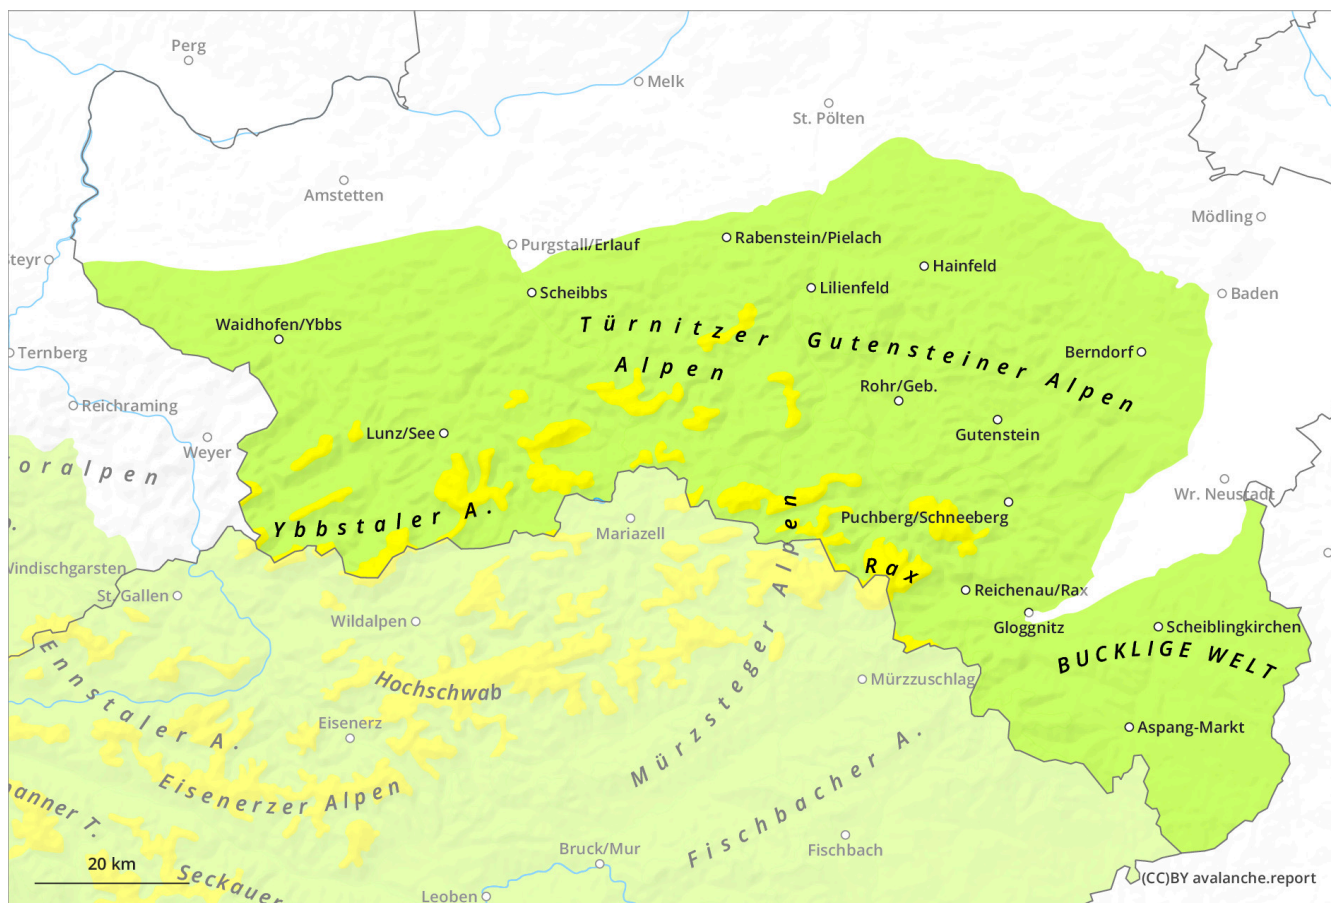

# Avalanche bulletin Lower Austria

## Sunday 15 December 2024

Updated 15 Dec 2024, 07:53:00  
Valid from 14 Dec 2024, 17:00:00 until 15 Dec 2024, 17:00:00

## Danger Level 2 - Moderate

**Tendency: Constant avalanche danger** →  
on Monday 16 December 2024

Wind slab

Treeline

## Danger Level 1 - Low

**Tendency: Constant avalanche danger** →  
on Monday 16 December 2024