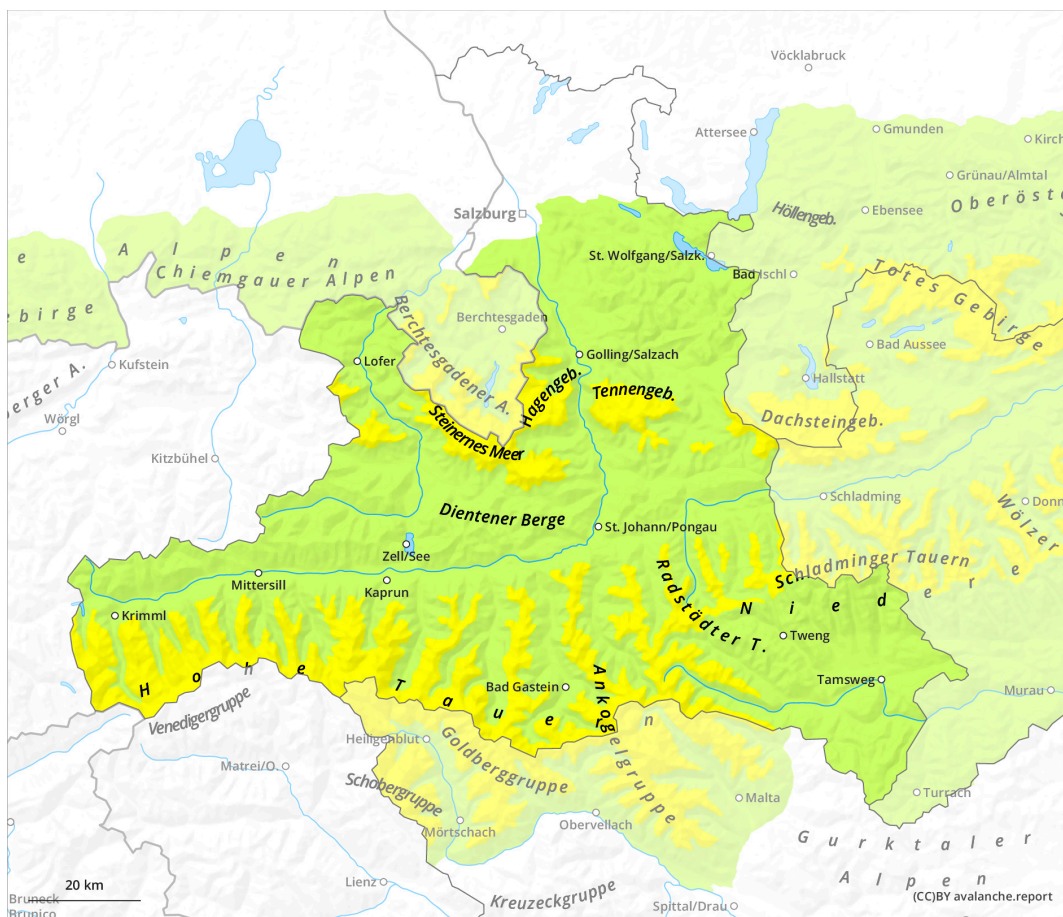

Avalanche bulletin Salzburg

Tuesday 10 December 2024

Updated 9 Dec 2024, 17:09:00

Valid from 9 Dec 2024, 17:00:00 until 10 Dec 2024, 17:00:00

Danger Level 2 - Moderate

Wind slab

New snow

Danger Level 1 - Low

New snow